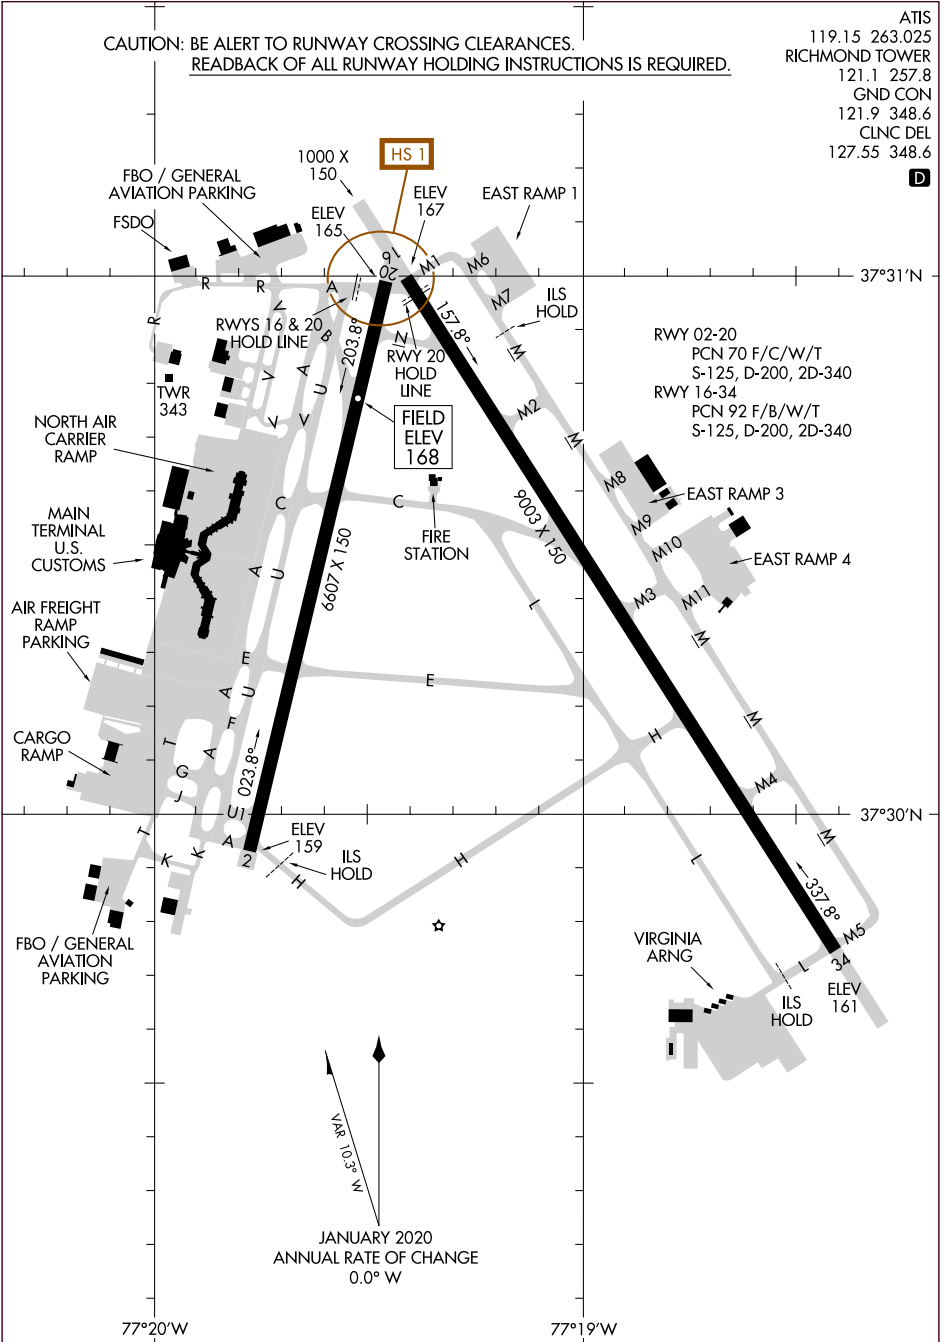

23222
AIRPORT DIAGRAM

AL-347 (FAA)

RICHMOND INTL (RIC)
 RICHMOND, VIRGINIA

**CAUTION: BE ALERT TO RUNWAY CROSSING CLEARANCES.
 READBACK OF ALL RUNWAY HOLDING INSTRUCTIONS IS REQUIRED.**

ATIS
 119.15 263.025
 RICHMOND TOWER
 121.1 257.8
 GND CON
 121.9 348.6
 CLNC DEL
 127.55 348.6

NE-3, 22 FEB 2024 to 21 MAR 2024

NE-3, 22 FEB 2024 to 21 MAR 2024

JANUARY 2020
 ANNUAL RATE OF CHANGE
 0.0° W

AIRPORT DIAGRAM
 23222

RICHMOND, VIRGINIA
RICHMOND INTL (RIC)