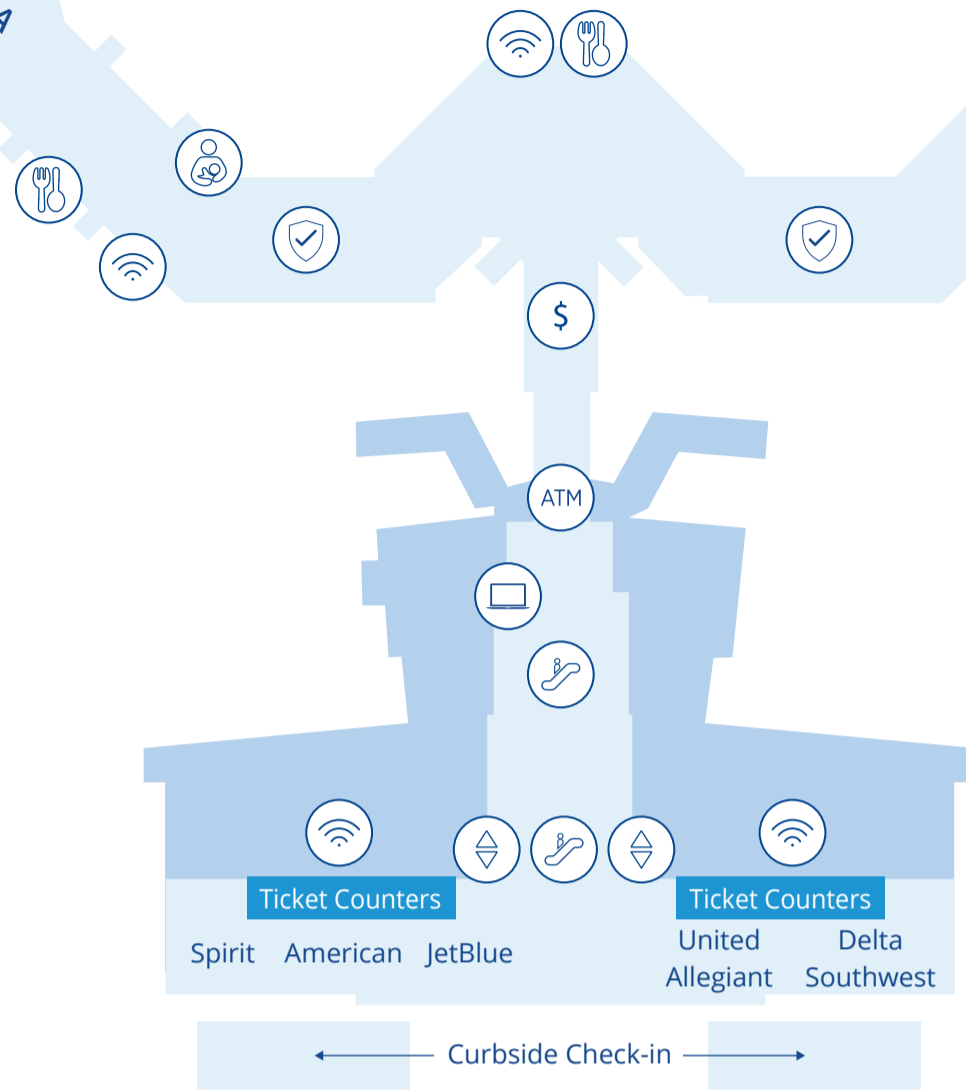

RICHMOND INTERNATIONAL AIRPORT TERMINAL MAP

FUTURE CONCOURSE A EXPANSION

CONCOURSE A
American • JetBlue

CONCOURSE B
Allegiant • Delta • Southwest • Spirit • United

SECOND LEVEL – TICKETING & GATES

- Curbside Check-in
- Security Checkpoints

FIRST LEVEL – BAGGAGE CLAIM

- Baggage Service Offices
- Ground Transportation
- Rental Car Counters
- Valet Parking Services

ATM	Business Center	Nursing Room	Shopping & Dining
Baggage Service Offices	Elevator	Rental Car Counters	Valet Parking
Bank	Escalator	Security Checkpoints	WiFi